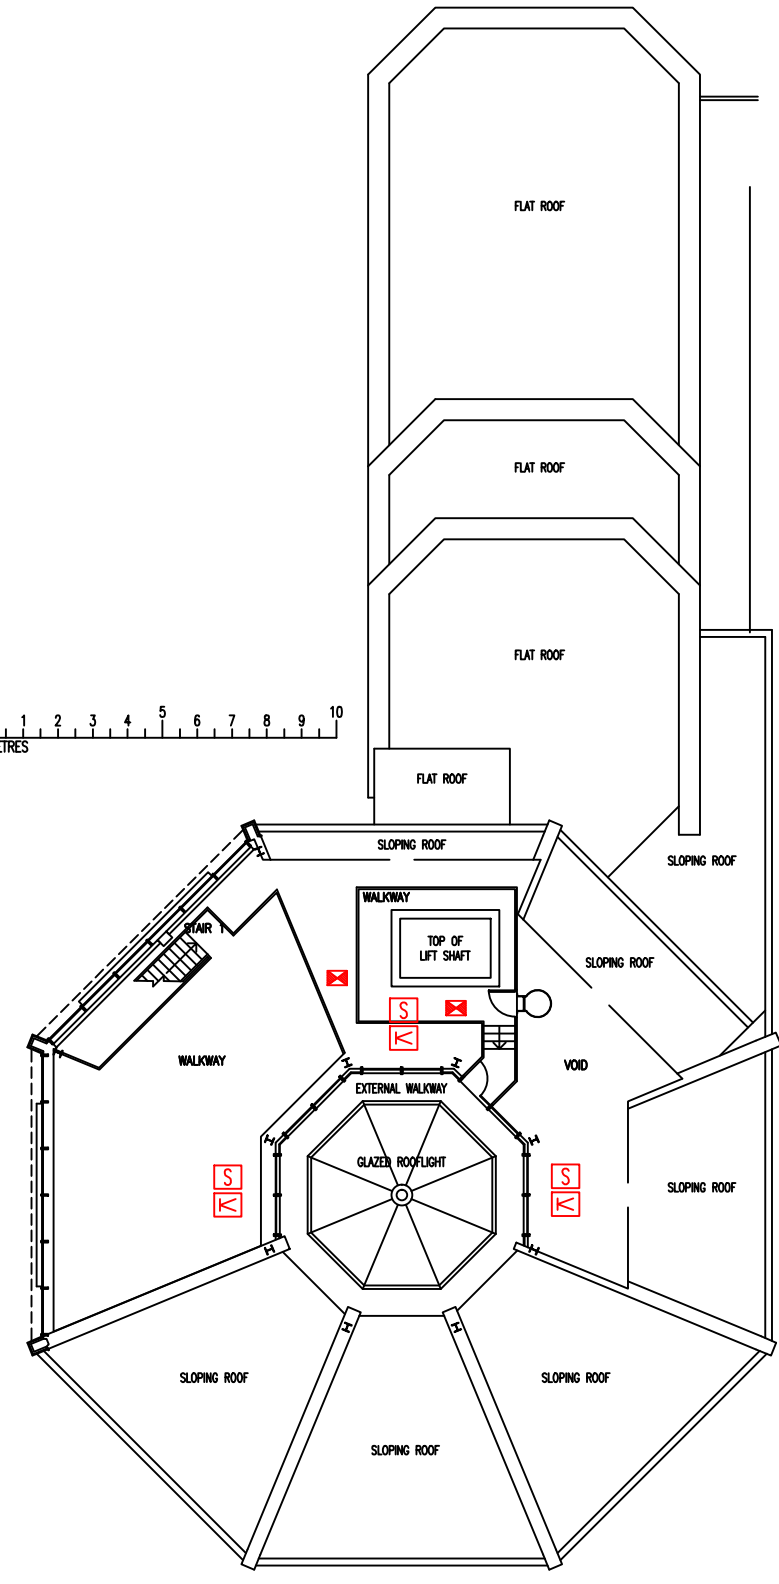

DATE	REVISION

- S Existing smoke detector
- K Existing heat detector
- ☒ Existing emergency lighting luminaire

SEVENTH FLOOR
FIRE PLAN

STUDENT CENTRE

SC/FP/8

SCALE 1:200 at A3
MARCH 2015