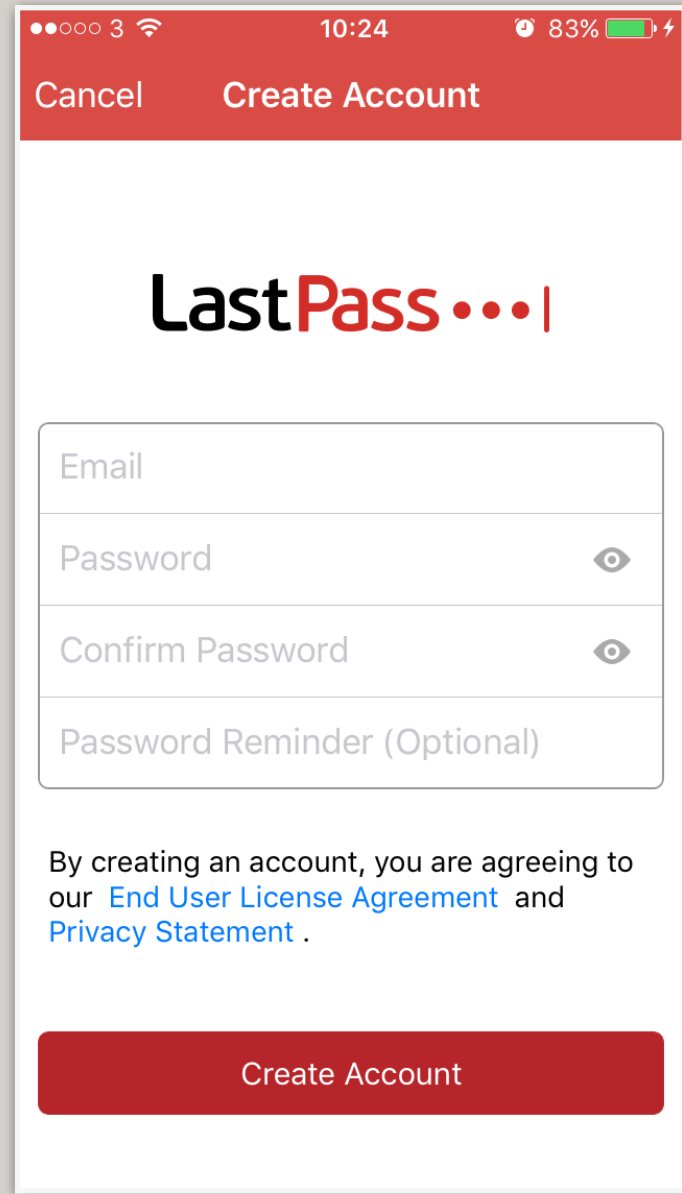

 Enter a name for this keychain item. If you are adding an Internet password item, enter its URL (for example: http://www.apple.com)

Account Name:

 Enter the account name associated with this keychain item.

Password:

 Enter the password to be stored in the keychain.
 Password Strength: Weak
 Show Typing

Cancel Add

Copy

1

Get LastPass
on App Store

Try password
manager app
on mobile
devices

2

Open
the
app
and
signup

6
Click
the **key**
icon to
copy the password

Click
the +
sign

3

4

Start
adding
your
online
accounts

5
Save
your
login
details