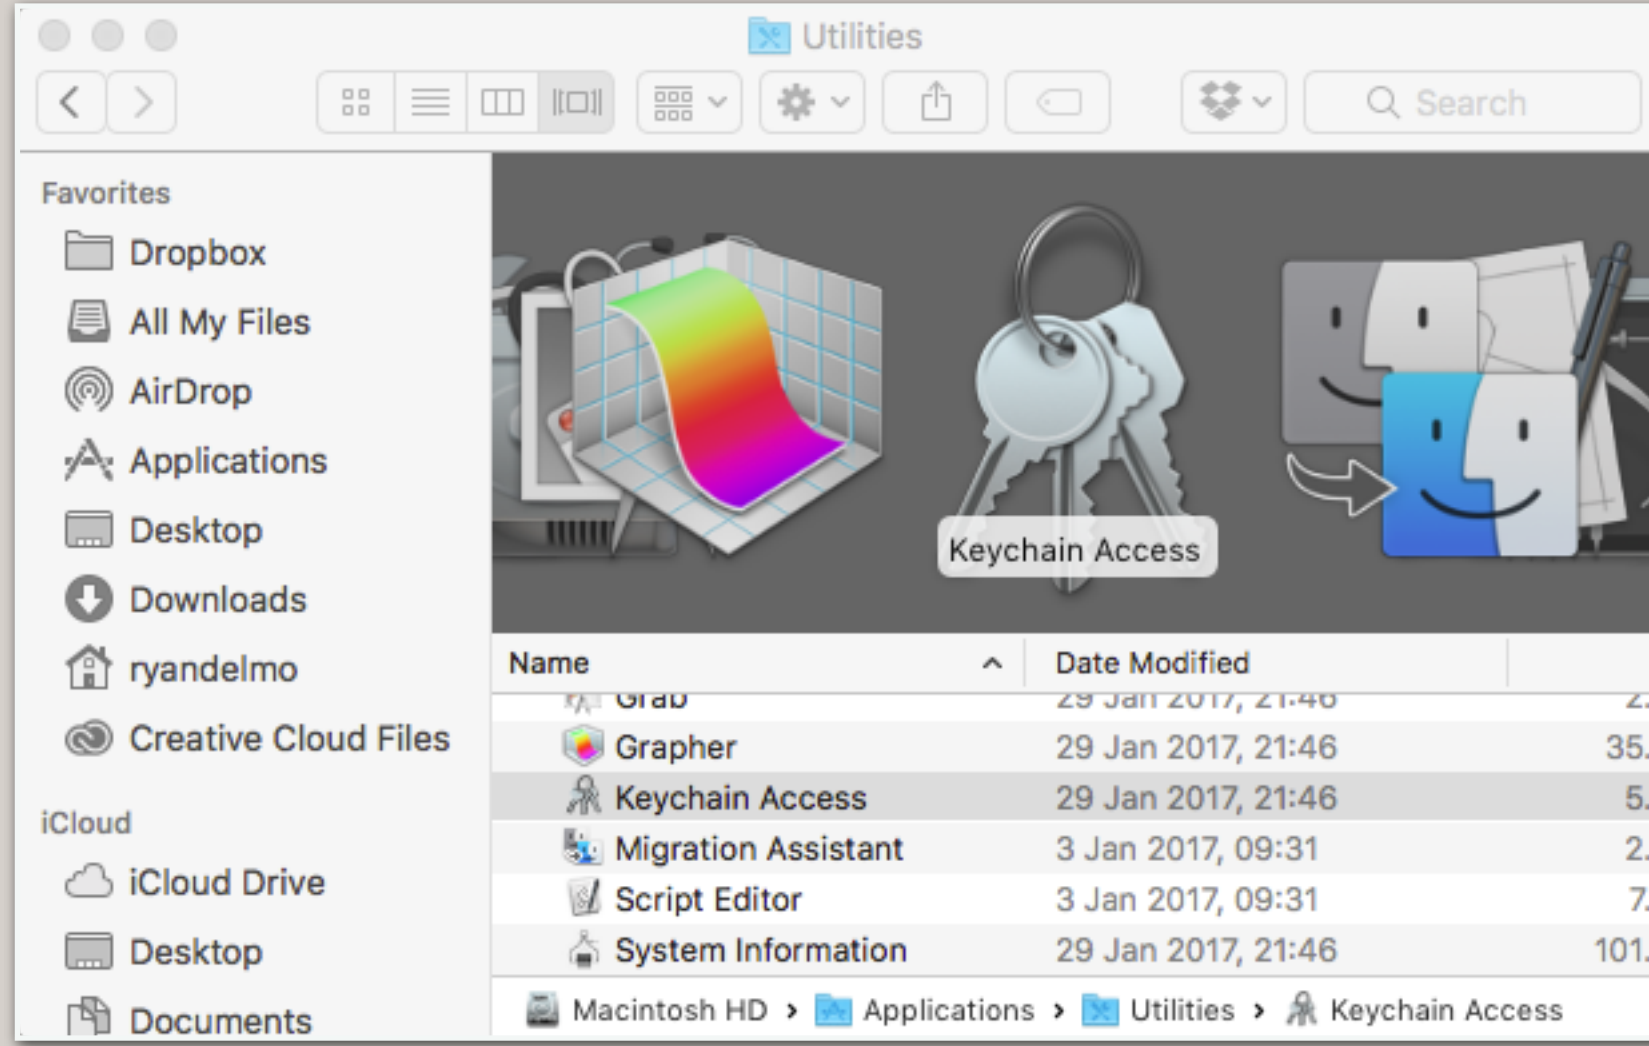

3

IT Services

Mac OS X's password manager

1 is called **Keychain**

2 Add a Keychain item

4 To use the password, click the **Copy** button

3 Enter the account details

Keychain Item Name: