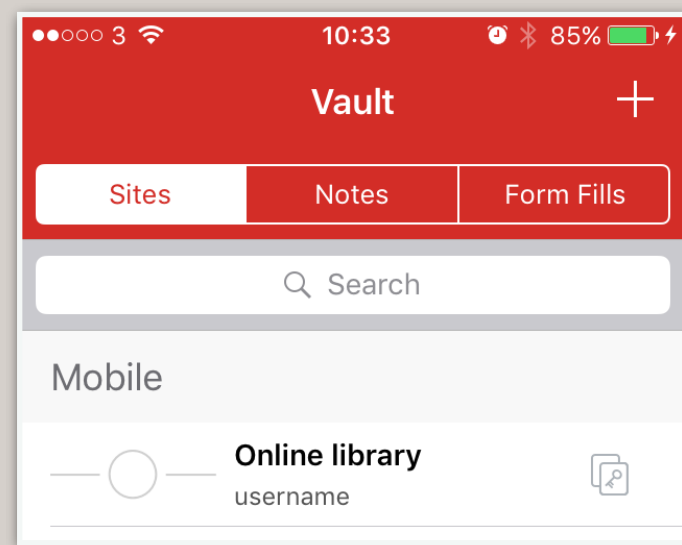

6
Click
the **key**
icon to
copy the password