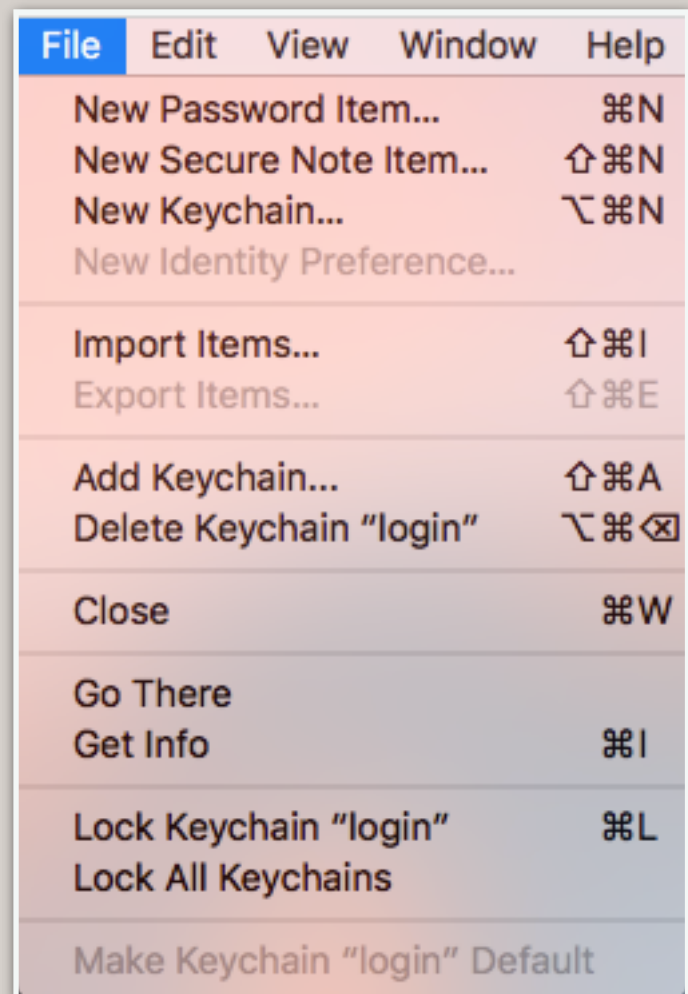

Step 3 Now, combine them all.
e.g. !*34t*A*Bur9er*e^eryday
or !EatABur9erEveryday

Alternatively, follow [NCSC's advice](#) to use three random words. You just put them together, like '7SwimSugarOak@' or '£8NutsHospitalDell'.

Note: the above are only few examples of password manager, and there are many commercial as well as free password managers available online.

Bournemouth University

KeePass is free for Windows, OSX and Linux

Get the KeePass from:
Personal devices - www.KEEPASS.INFO
BU computers - Bournemouth.service-now.com/sp

1

Set master password

2

Add entry

4

5 Enter the account details

3 Use the master key to access the password database

3

IT Services

Mac OS X's password manager

1 is called **Keychain**

2 Add a Keychain item

4 To use the password, click the **Copy** button

3 Enter the account details

Keychain Item Name: