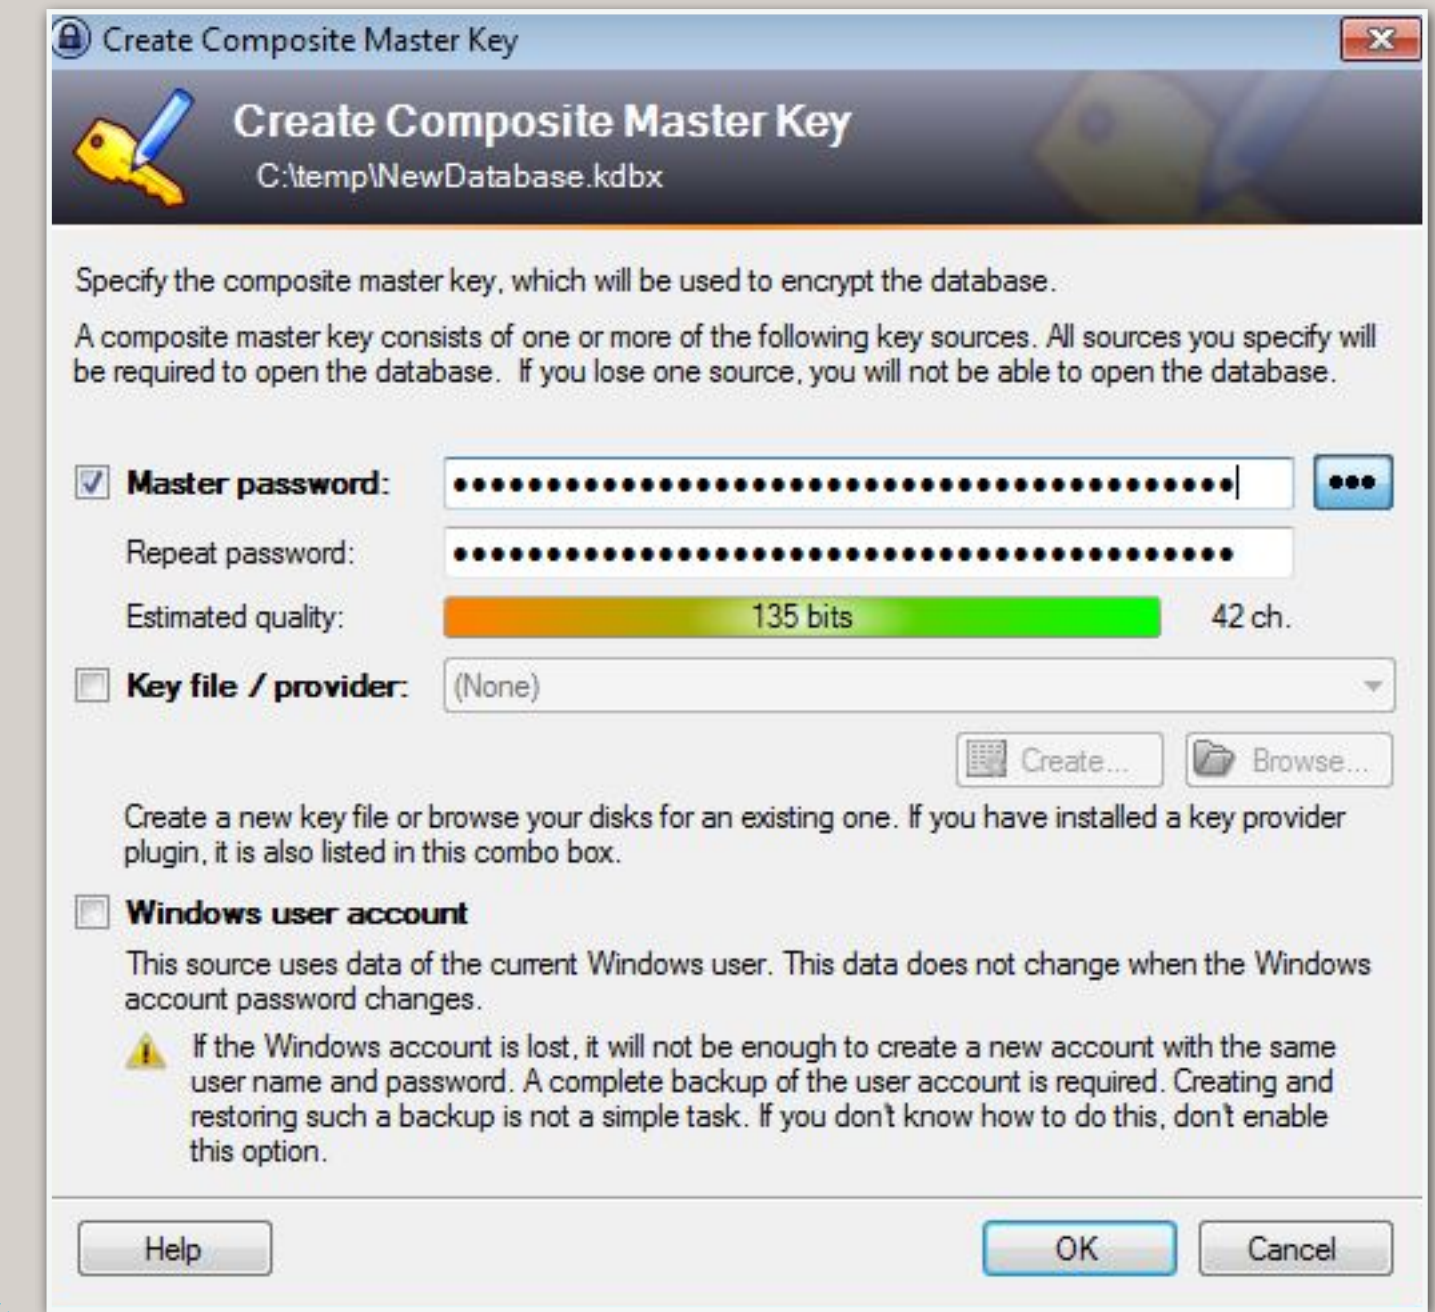

Get the KeePass from:
Personal devices - www.KEEPASS.INFO
BU computers - Bournemouth.service-now.com/sp

1

Set master password

2