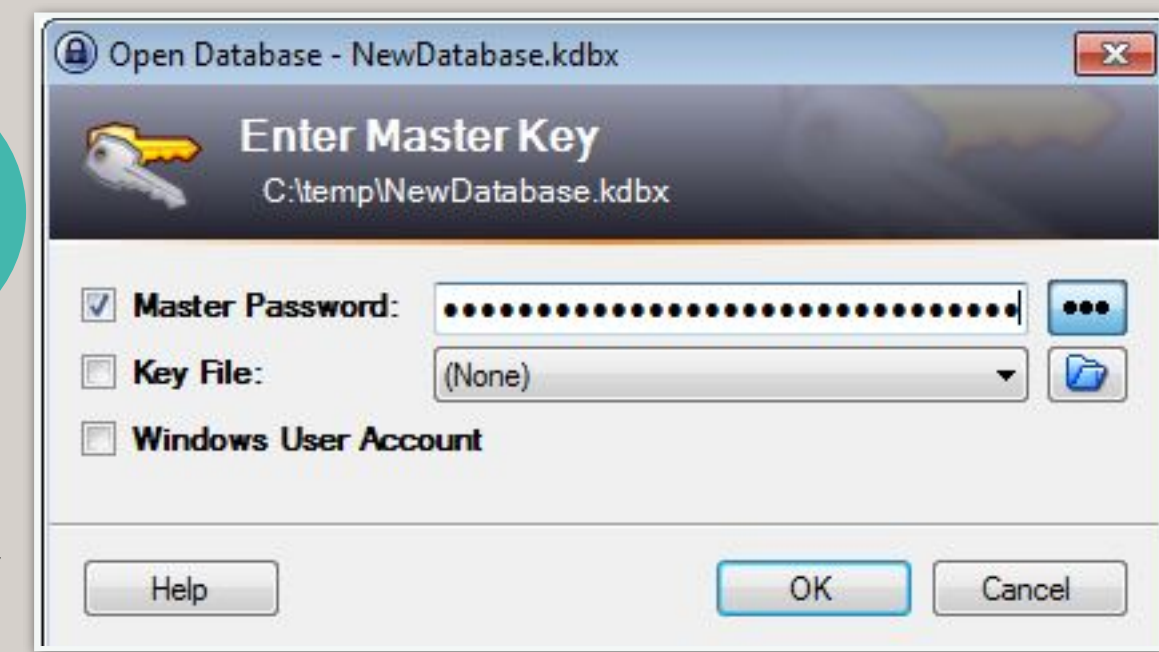

Get the KeePass from:
Personal devices - www.KEEPASS.INFO
BU computers - Bournemouth.service-now.com/sp

1

Set master password

2

Add entry

4

5 Enter the account details

3 Use the master key to access the password database

3

IT Services

Mac OS X's password manager

1 is called **Keychain**

2 Add a Keychain item

4 To use the password, click the **Copy** button

3 Enter the account details

Keychain Item Name: