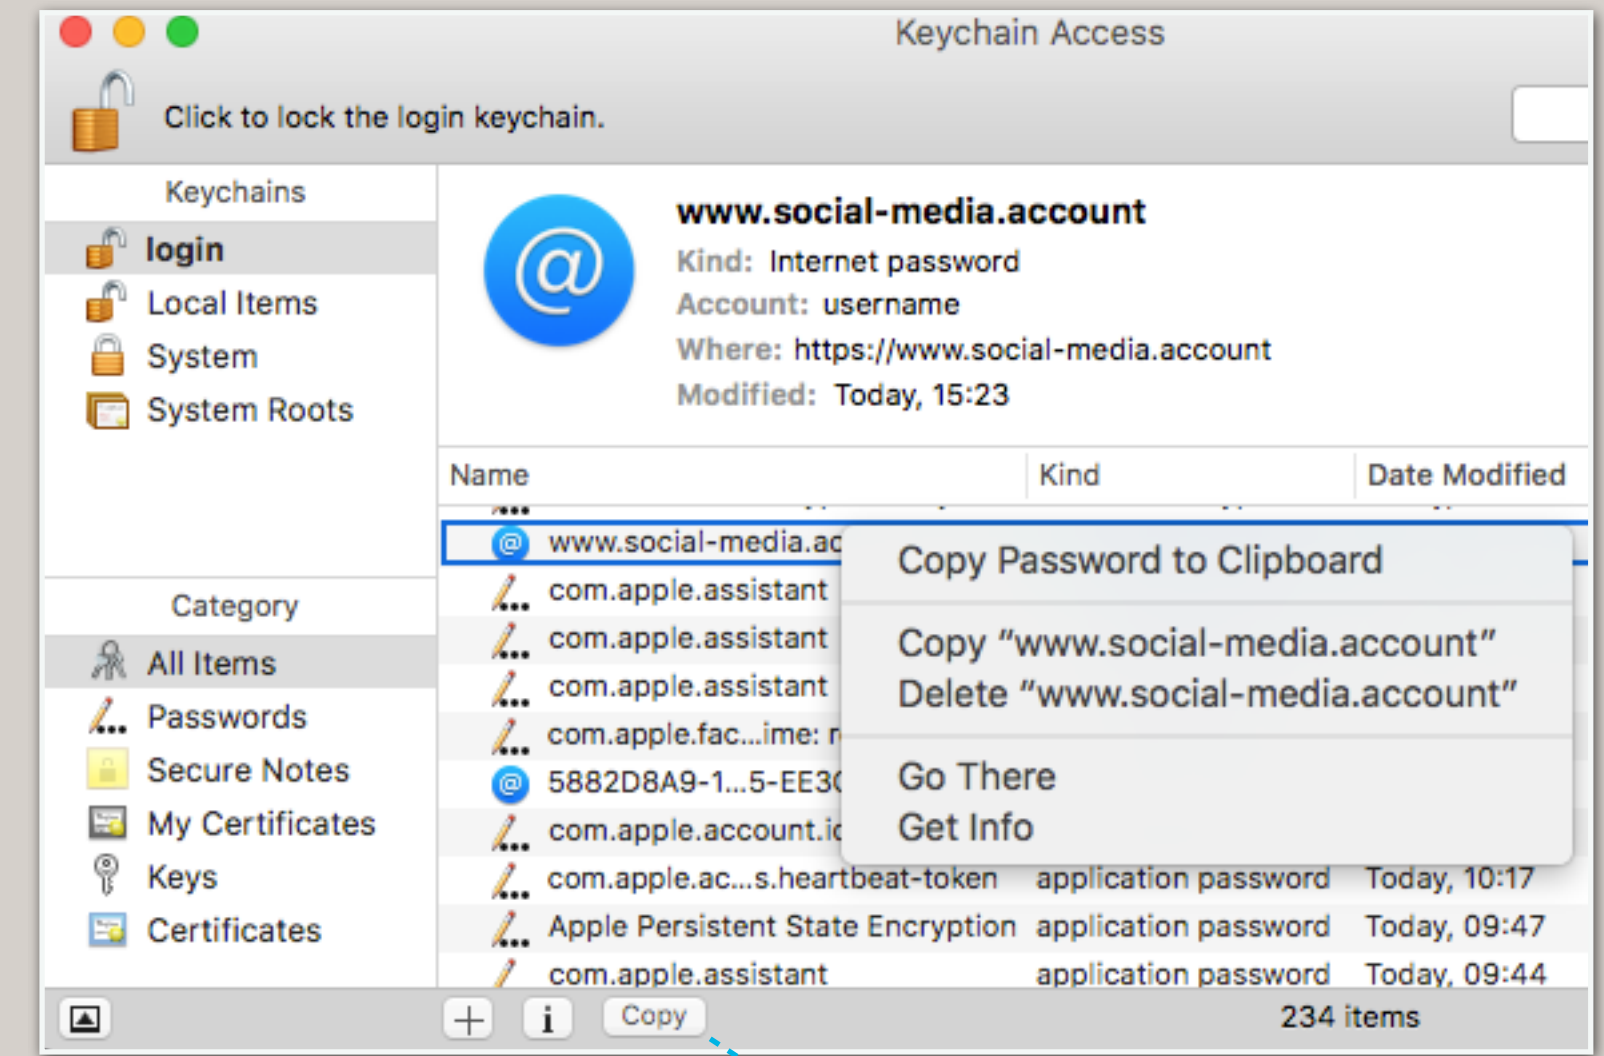

3

IT Services

Mac OS X's password manager

1 is called **Keychain**

2 Add a Keychain item

4 To use the password, click the **Copy** button

3 Enter the account details

Keychain Item Name:

 Enter a name for this keychain item. If you are adding an Internet password item, enter its URL (for example: http://www.apple.com)

Account Name:

 Enter the account name associated with this keychain item.

Password:

 Enter the password to be stored in the keychain.
 Password Strength: Weak
 Show Typing

Cancel Add

Copy

1

Get LastPass
on App Store

Try password
manager app
on mobile
devices

2